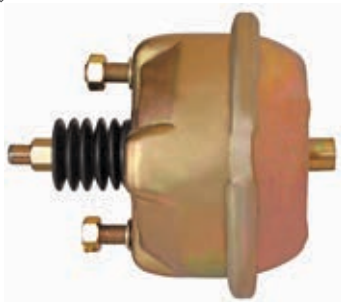

01.0721.10 SERVİS FREN KÖRÜĞÜ / BRAKE CHAMBER

APP NISSAN

OEM NO

TYPE 30

STROKE